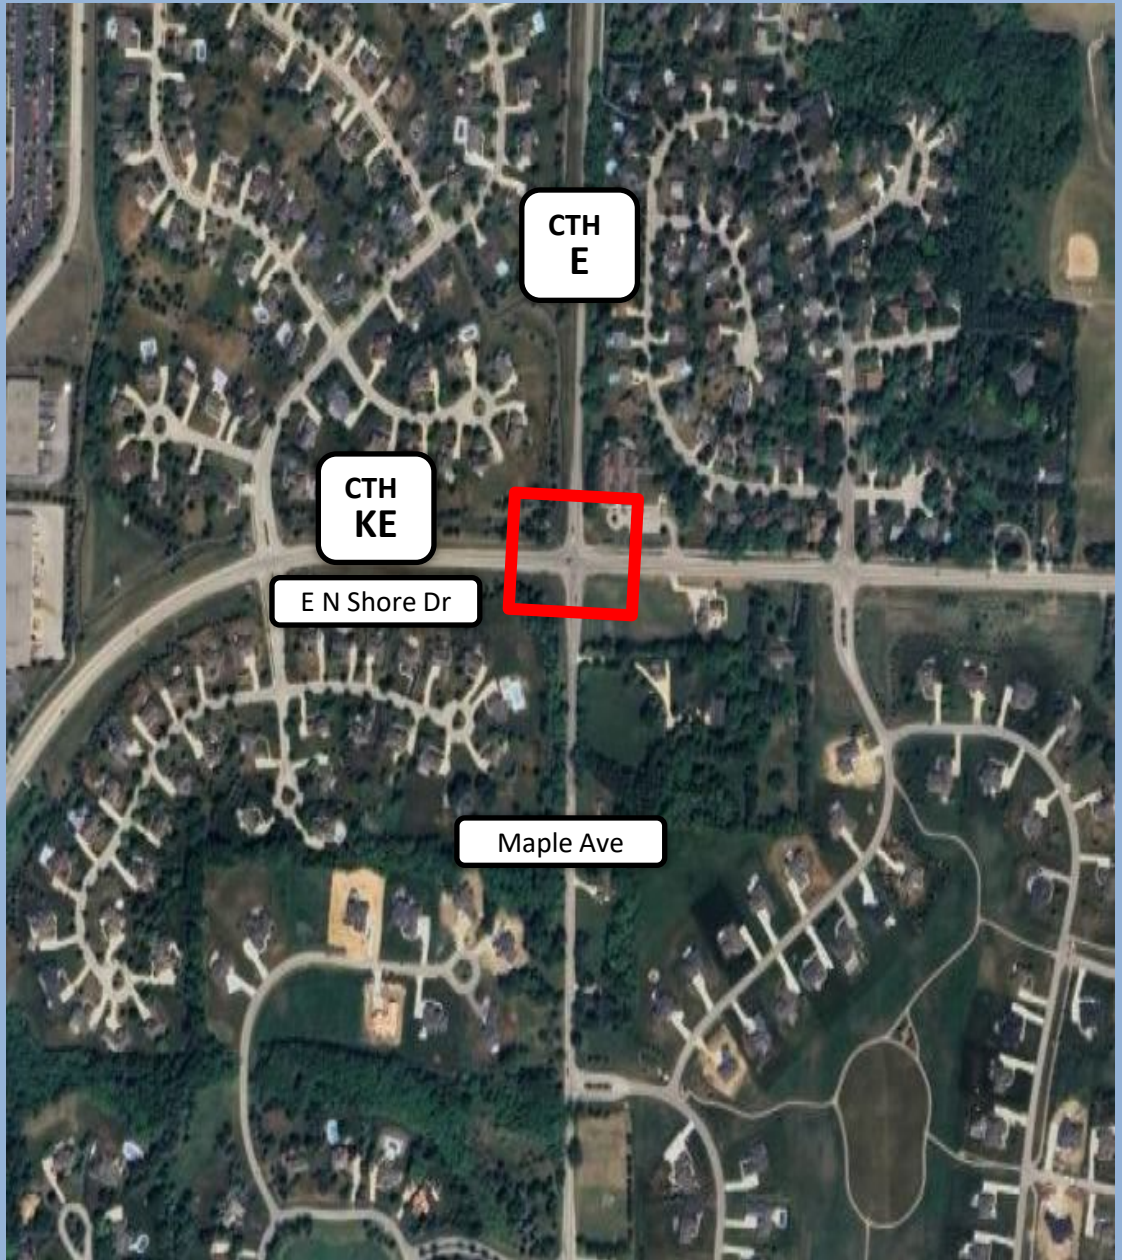

# CTH KE

CTH E

## Intersection

Village of Hartland and  
Town of Delafield

39

202520

\$ Update • Rev Update

CTH KE

39

CTH E Intersection

- Intersection Improvement
- Construction 2028
- County & CRP Funded