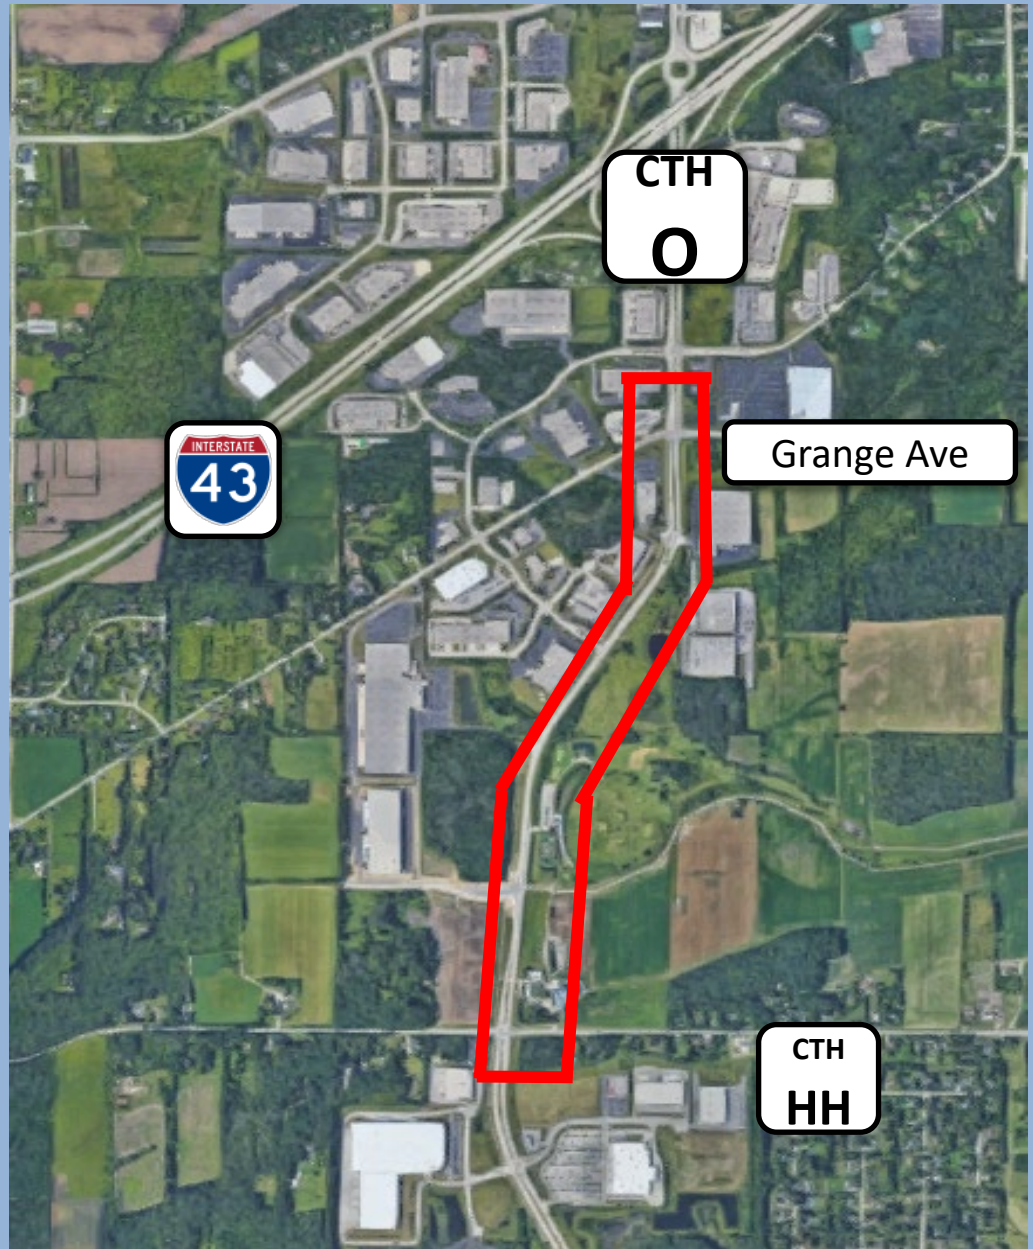

CTH O

14

CTH HH to Grange Ave

City of New Berlin

202102

Delay • \$ Update

CTH O

14

CTH HH to Grange Ave

- Expansion to four lanes
- Will use Federal STP-M funding