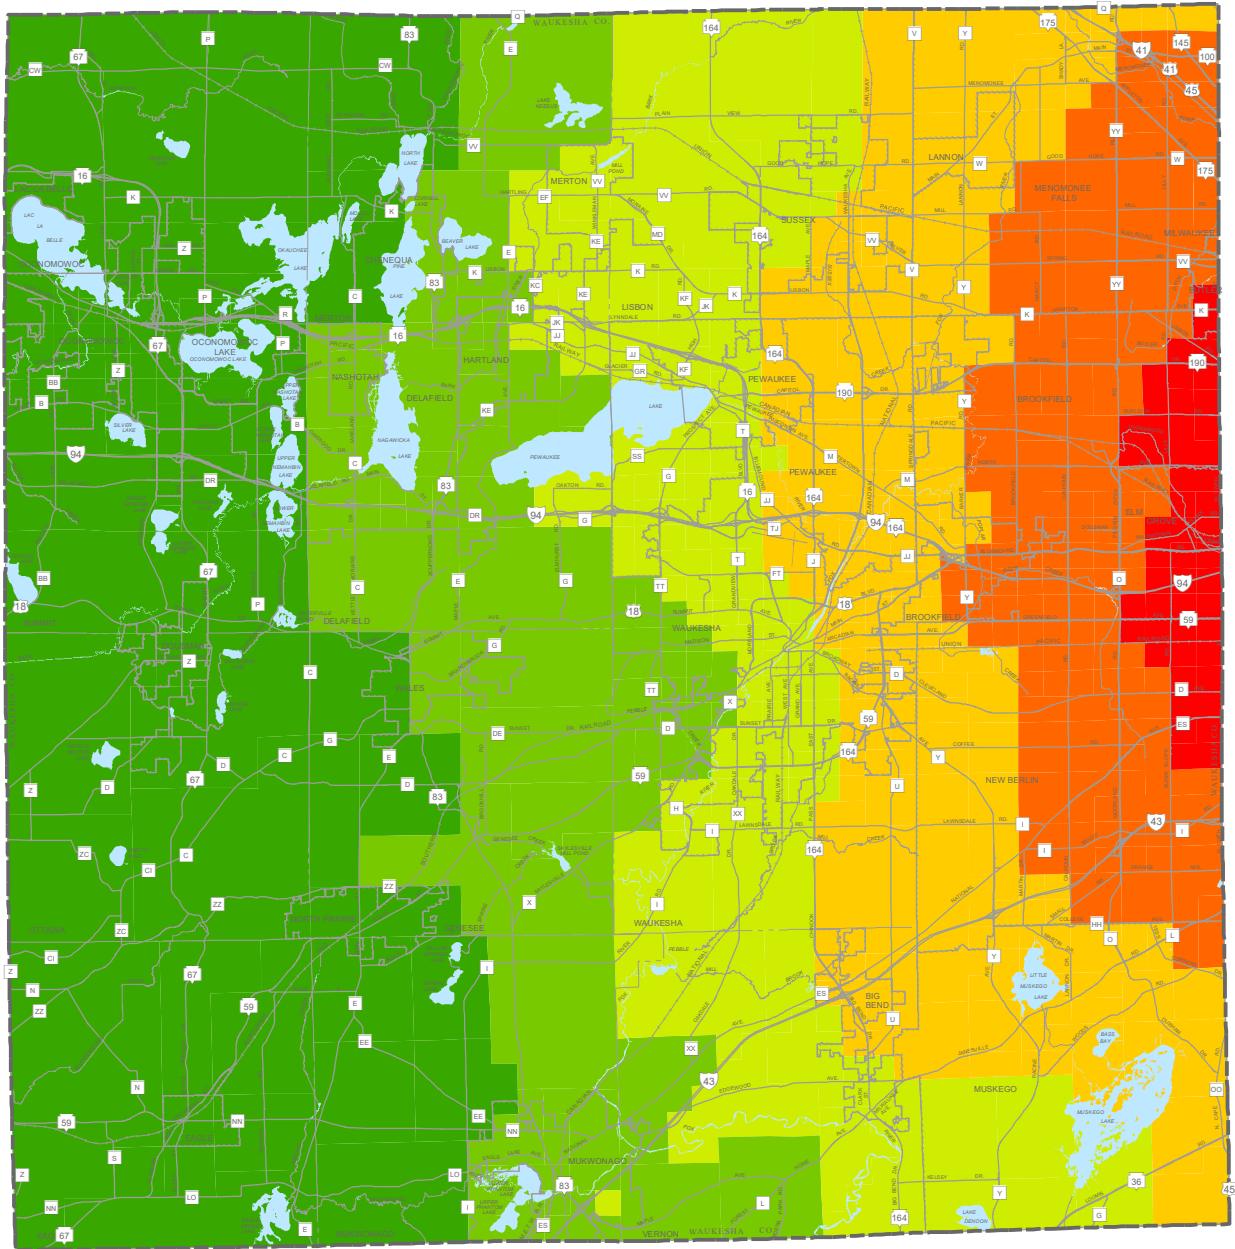

Labor Force Accessible to Areas of Waukesha County within 30 Minutes Peak Hour Drive Time: 2011

Labor Force

Source: SEWRPC