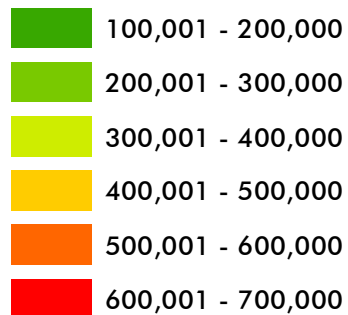

Labor Force Accessible to Areas of Waukesha County within 30 Minutes Peak Hour Drive Time: 2011

Labor Force

Source: SEWRPC