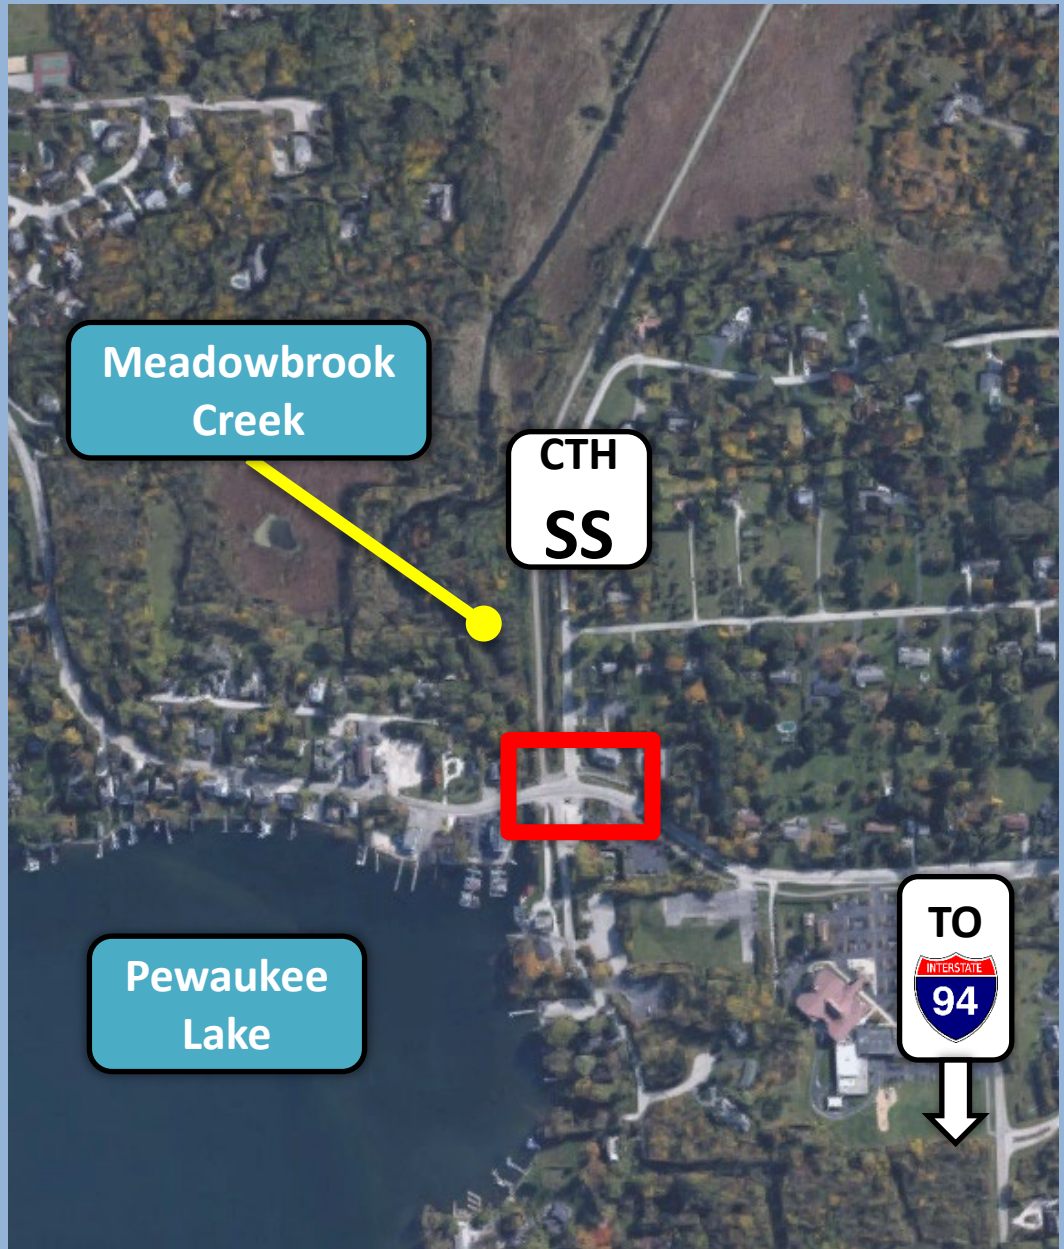

# CTH SS

Meadowbrook  
Creek structure  
Village of Pewaukee

202001

Scope Update

24

# CTH SS

24

Meadowbrook Creek  
structure

- Structure rehabilitation
- County funded
- Ineligible for federal funds